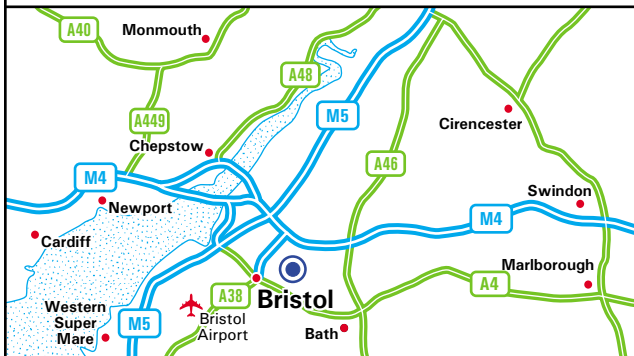

From the M4 J18

- Leave the M4 at junction 18, and join the A46, following signs for Bath.
- Turn right onto the A420, following signs for Warmley, Wick and Kingswood.
- Turn left onto the A4175. Southway Drive is a right turning off the A4175 (see inset).

From the M4 J19

- Leave the M4 at junction 19 and join the M32 following signs for Bristol City Centre.
- Leave the M32 at junction 1 and join the A4174 (Avon Ring Road).
- Continue on the A4174 until the roundabout junction with the A420.
- Join the A420 following signs for Warmley and Wick.
- Turn right at the roundabout junction with the A4175. Southway Drive is a right turning off the A4175 (see inset).

Train

- Keynsham is the nearest station and is served by trains from both Bristol Temple Meads and Bath Spa stations

PRODUCED BY BUSINESS MAPS LTD FROM DIGITAL DATA © BATHOLOMEW(2000)