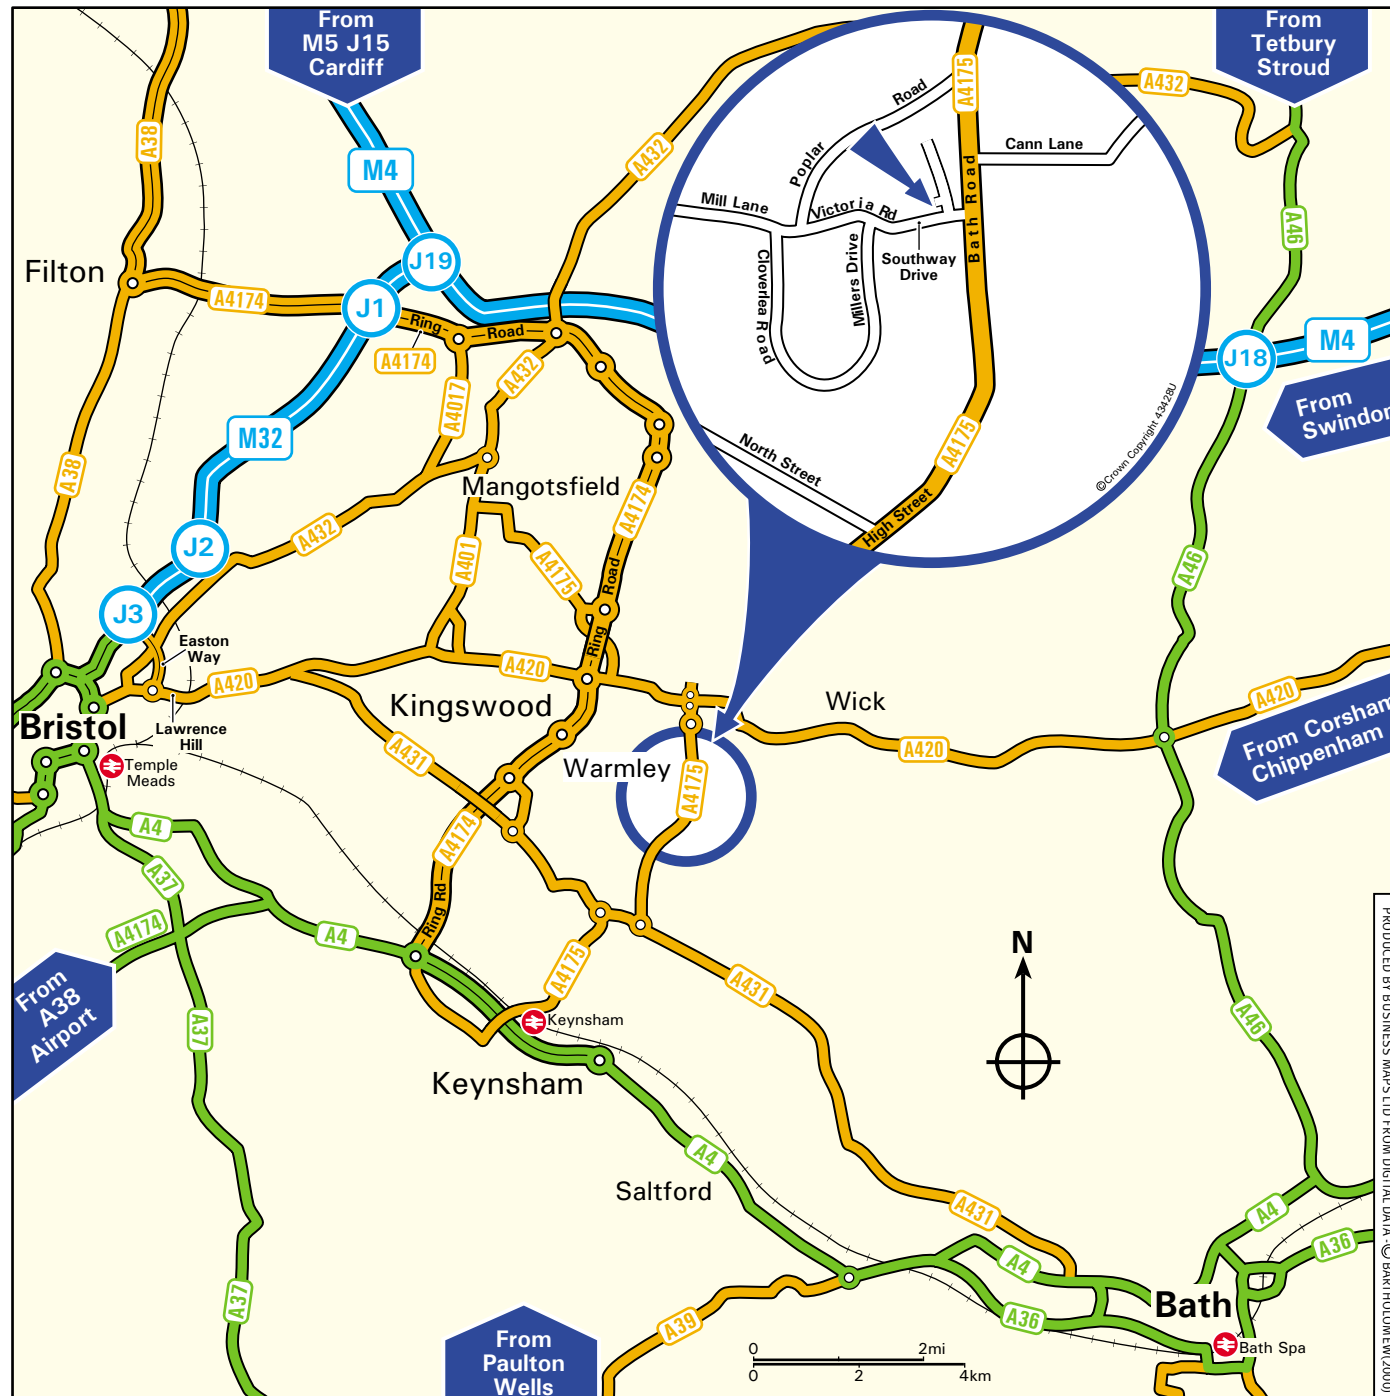

From the M4 J18

- Leave the M4 at junction 18, and join the A46, following signs for Bath.
- Turn right onto the A420, following signs for Warmley, Wick and Kingswood.
- Turn left onto the A4175. Southway Drive is a right turning off the A4175 (see inset).

From the M4 J19

- Leave the M4 at junction 19 and join the M32 following signs for Bristol City Centre.
- Leave the M32 at junction 1 and join the A4174 (Avon Ring Road).
- Continue on the A4174 until the roundabout junction with the A420.
- Join the A420 following signs for Warmley and Wick.
- Turn right at the roundabout junction with the A4175. Southway Drive is a right turning off the A4175 (see inset).

Train

- Keynsham is the nearest station and is served by trains from both Bristol Temple Meads and Bath Spa stations

PRODUCED BY BUSINESS MAPS LTD FROM DIGITAL DATA © BATHOLOMEW(2000)